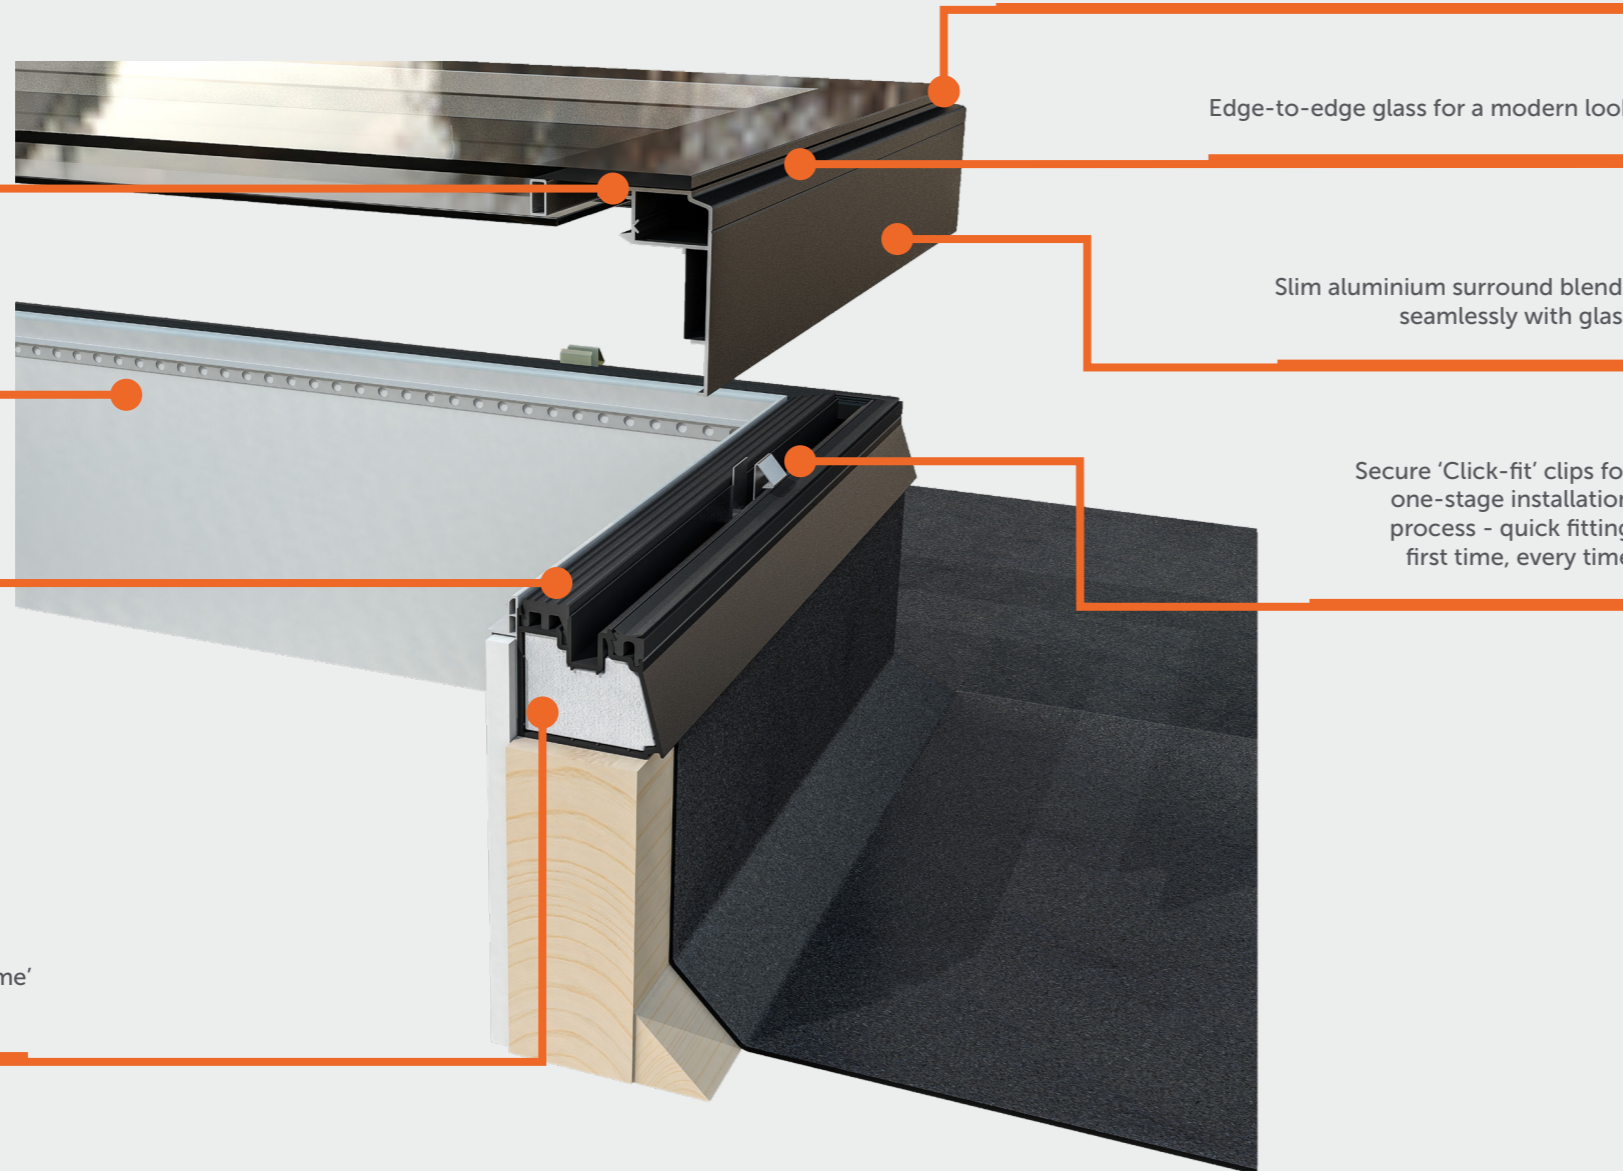

Double seal gaskets with high compression, so seal won't degrade over time

Fully insulated frame with 'Warm Frame' technology with U-Value of 1.2

Edge-to-edge glass for a modern look

Slim aluminium surround blends seamlessly with glass

Secure 'Click-fit' clips for one-stage installation process - quick fitting first time, every time

High quality at low prices

Edgeless Flat Skylight

Add more light to your extension

Bringing plenty of light into your new room, Wendland flat skylights are the ideal solution for your home extension.

All sizes of the flat skylight exceeds Building Regulations.

Flood your home with light

A Wendland flat skylight is the perfect choice for an extension or orangery – flooding the room below with daylight to create a living space that is bright and airy.

The beauty of the Wendland flat skylight is in its simple design. It blends well with modern homes but can also sit well within a more traditional setting. The unique design features edge-to-edge glass for a modern look – meaning that from the inside, you see only the sky above.