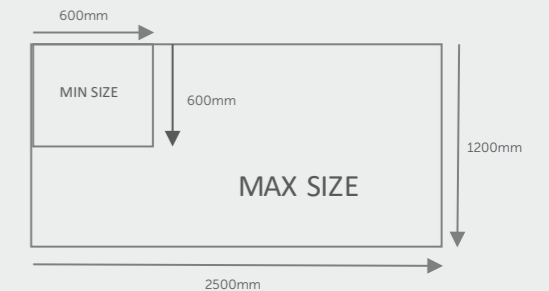

Internal sizes range from 600mm x 600mm up to 2500mm in length.

Glass: Wendland flat skylights can be supplied with a choice of neutral and blue glass.

	Blue 4S	Neutral 4S
U-Value	1.0	1.0
Light Transmission	48%	38%
G-Value/Solar Gain	33%	30%
UV Protection/Rejection	92%	85%
Colour tint	Blue	Neutral