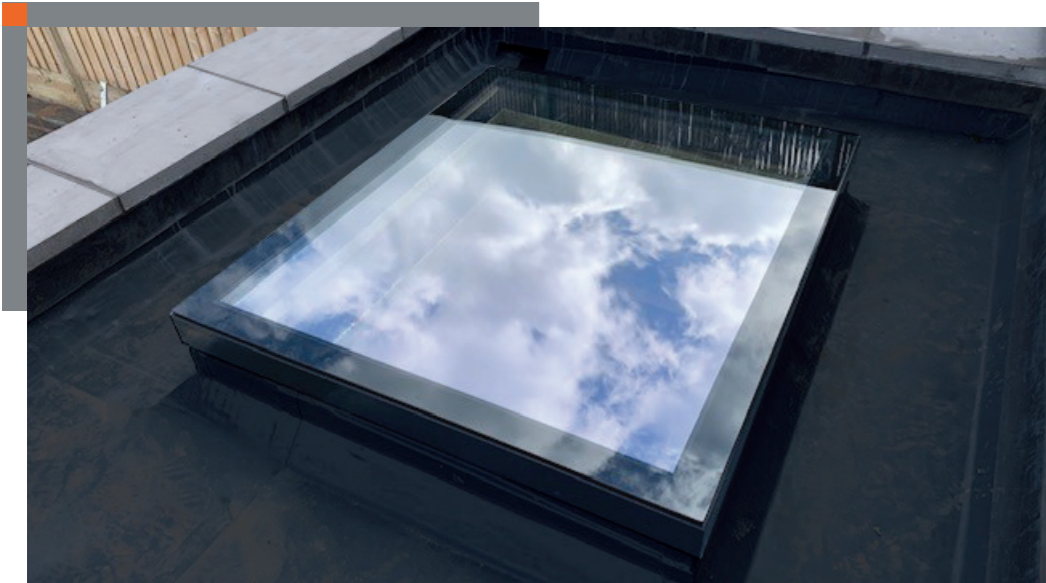

Secure 'Click-fit' clips for one-stage installation process - quick fitting first time, every time

High quality at low prices

Edgeless Flat Skylight

Add more light to your extension

Bringing plenty of light into your new room, Wendland flat skylights are the ideal solution for your home extension.

With a choice of clear and blue glass options, Wendland flat skylights can be designed to bring a personalised feel to the room below.

The highly thermally efficient glazing will help reduce heat loss and noise pollution, while letting the maximum amount of light enter your room.

All sizes of the flat skylight exceeds Building Regulations.

Flood your home with light

A Wendland flat skylight is the perfect choice for an extension or orangery – flooding the room below with daylight to create a living space that is bright and airy.

The beauty of the Wendland flat skylight is in its simple design. It blends well with modern homes but can also sit well within a more traditional setting. The unique design features edge-to-edge glass for a modern look – meaning that from the inside, you see only the sky above.