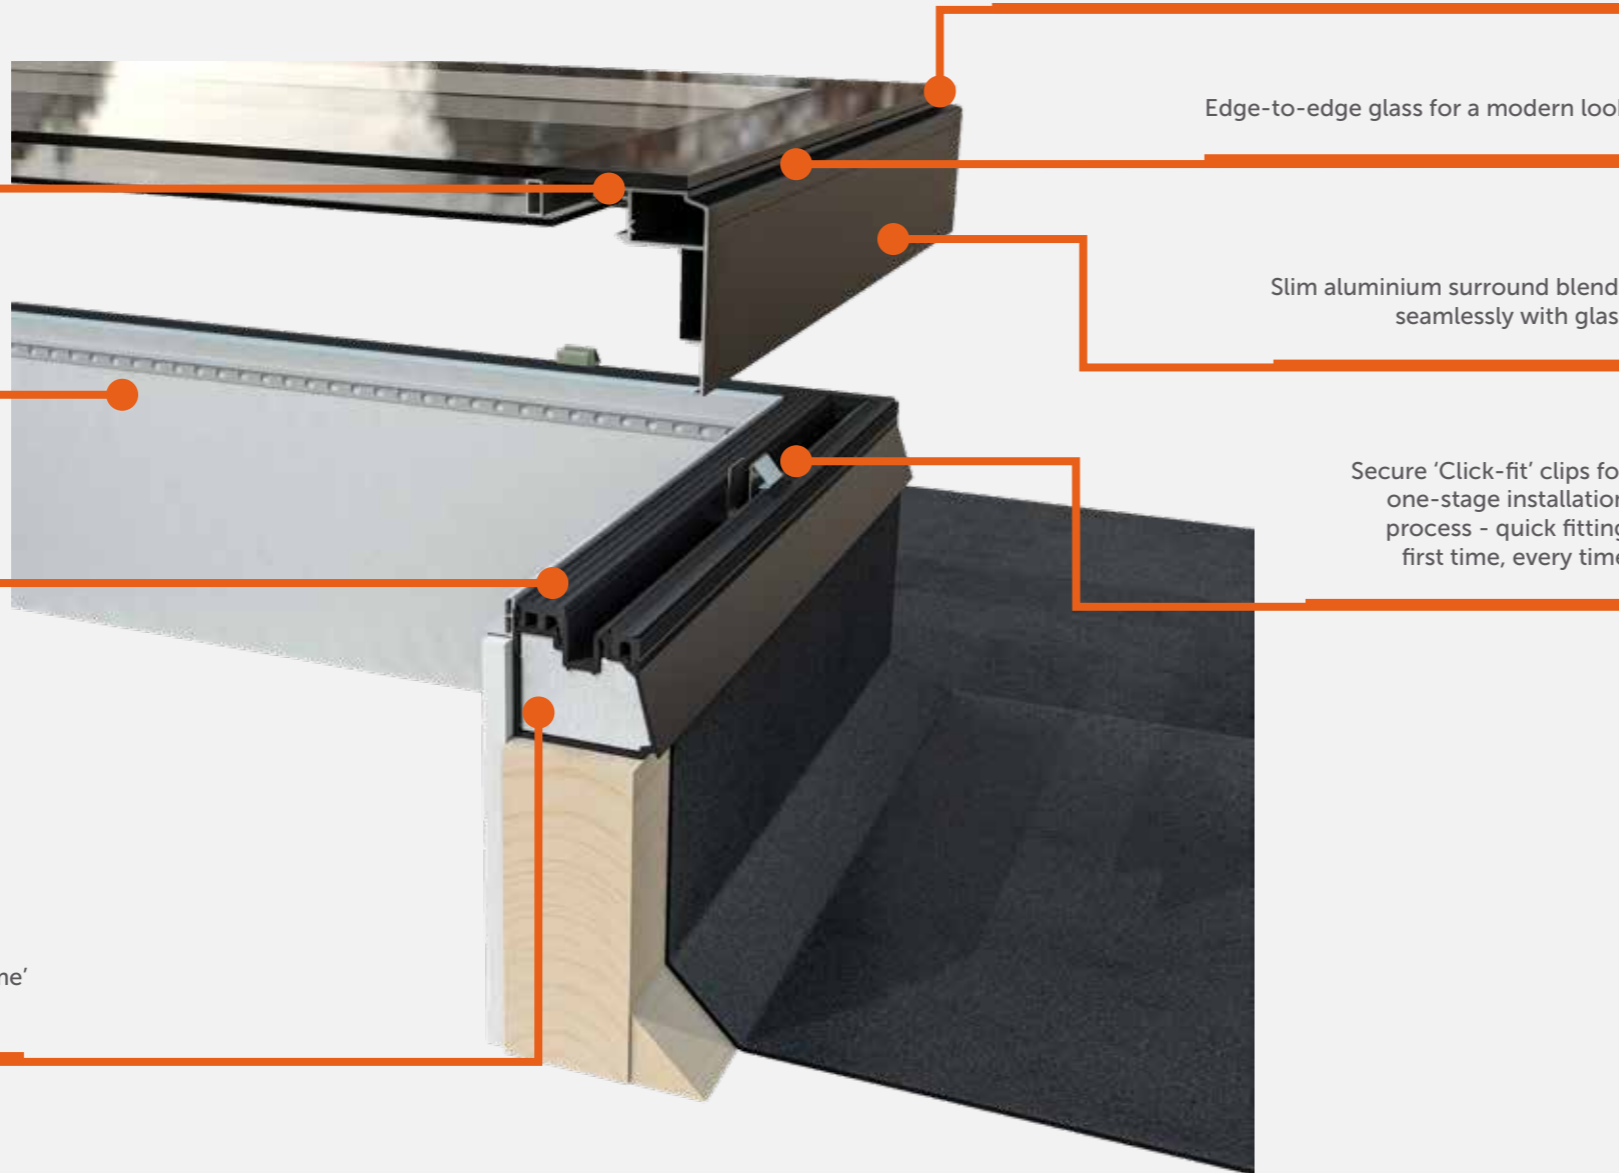

Fineline plasterboard trim for a neat internal finish

Double seal gaskets with high compression, so seal won't degrade over time

Fully insulated frame with 'Warm Frame' technology with U-Value of 1.2

Edge-to-edge glass for a modern look

Slim aluminium surround blends seamlessly with glass

Secure 'Click-fit' clips for one-stage installation process - quick fitting first time, every time

High quality at low prices

Edgeless Flat Skylight

## Flood your home with light

A Wendland flat skylight is the perfect choice for an extension or orangery – flooding the room below with daylight to create a living space that is bright and airy.

The beauty of the Wendland flat skylight is in its simple design. It blends well with modern homes but can also sit well within a more traditional setting. The unique design features edge-to-edge glass for a modern look – meaning that from the inside, you see only the sky above.