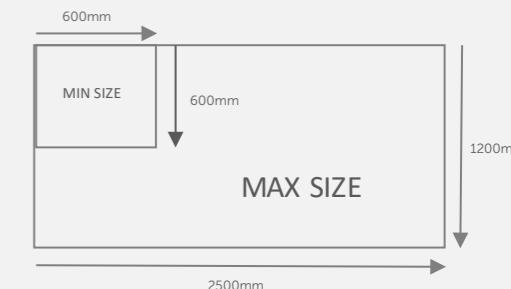

Internal sizes range from 600mm x 600mm up to 2500mm in length.

**Glass:** Wendland flat skylights can be supplied with a choice of clear and blue glass

Feature	Blue	Clear
Light transmission: % of light transmitted through the glass	41%	74%
Solar rejection: The proportion of the sun's heat that is rejected	74%	48%
U-Value	1.0	1.0
Toughened	✓	✓
Argon filled cavity	✓	✓
Warm edge spacer	✓	✓
Specialist roof glass	✓	✓
Guaranteed for 10 years	✓	✓