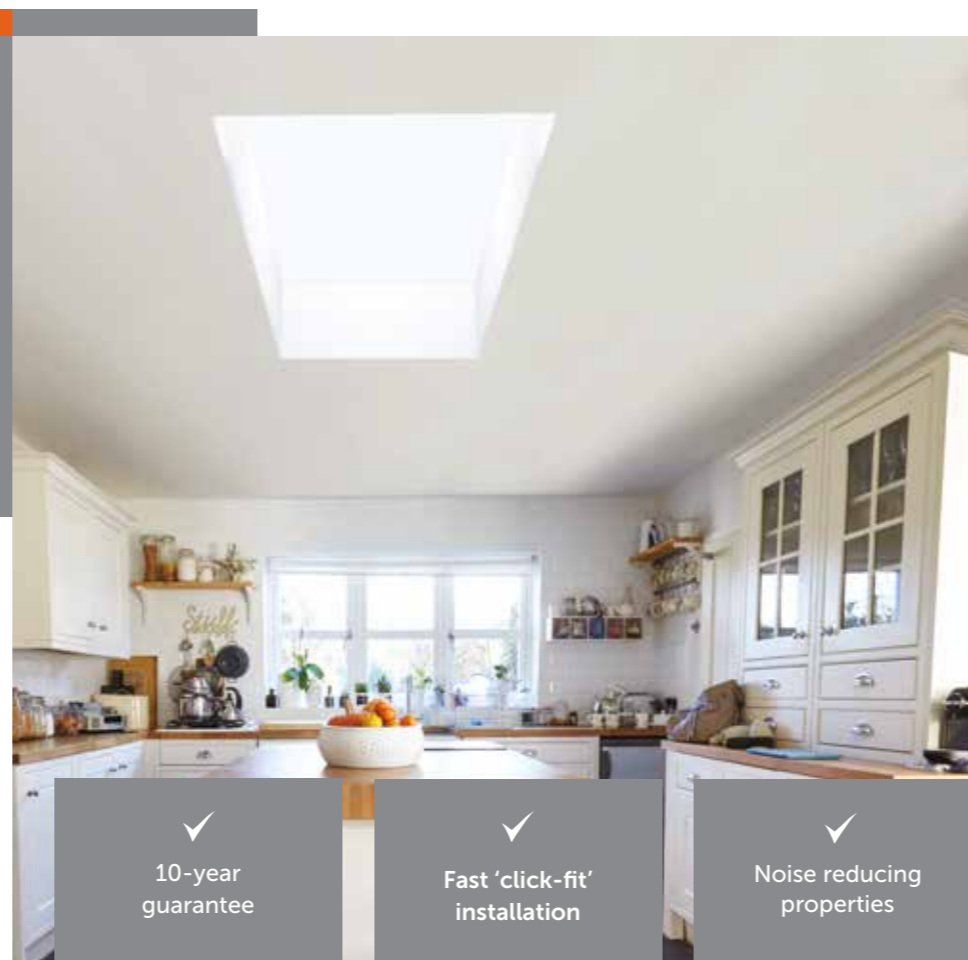

✓
Edge-to-edge glass for more light

✓
Ideal for flat roof extensions or orangeries

✓
High thermal performance: U-Value of just 1.2

✓
10-year guarantee

✓
Fast 'click-fit' installation

✓
Noise reducing properties

High quality at low prices